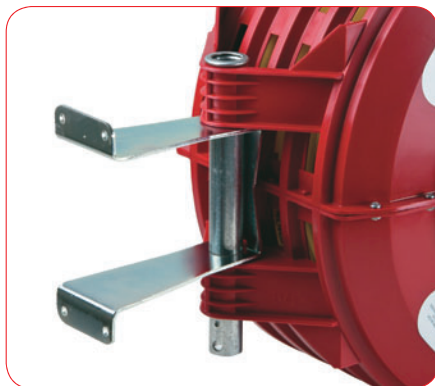

Retracta Spring Rewind Hose Reels

MULTIPLE APPLICATION (SEE TABLE)

Redashe Retracta spring rewind hose reels offer performance, reliability and versatility for all popular hose applications. Constructed in high impact UV stabilised polypropylene for all-purpose corrosion free durability, Retracta reels can be installed indoors or out. They are particularly suited to washdown applications in food processing as an alternative to conventional stainless steel reels. Each reel is supplied with fitted hose and a choice of lockable mounting brackets for wall, floor, bench or overhead installation. The sprung loaded latching mechanism allows latching of the hose at any length, whilst the low rewind tension makes the Retracta particularly easy to use.

FEATURES:

- Tough, corrosion free polypropylene construction
- Lightweight – average just 10 kg, easy to install
- Supplied with fitted hose for specified application
- Choice of lockable mounting brackets
- Positive spring loaded latching mechanism
- Fully automatic hose rewind for neat and tidy storage
- Low effort easy-to-use rewind tension
- Virtually maintenance free
- Completely serviceable - all parts readily available
- Fully warranted

ALL RETRACTA MODELS (on BU100 bracket)			
Reel Dimensions			Approx Weight With Hose
W	H	D	
10"	17 1/2"	23"	12 kg/26 lb

For up to date info & prices please visit our web site - www.redashe.co.uk

Retracta Standard Models

All reels supplied with BU100 bracket for wall mounting to 1.8 mtr and overhead.
For higher wall or bench/floor mounting specify BB100 bracket when ordering. Additional mounting brackets are available.