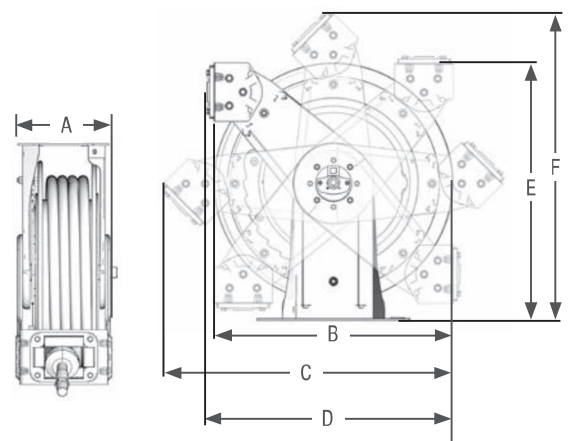

* Contact your local distributor for more information

Dimensions

XD SERIES SIZE 10	
A	196 mm (7,5 in)
B	412 mm (16,2 in)
C	533 mm (21,0 in)
D	457 mm (18,0 in)
E	470 mm (18,5 in)
F	571 mm (22,5 in)

Size 20

XD SERIES SIZE 20	
A	196 mm (7,5 in)
B	460 mm (18,1 in)
C	594 mm (23,4 in)
D	508 mm (20,0 in)
E	533 mm (21,0 in)
F	640 mm (25,2 in)

Size 30

XD SERIES SIZE 30	
A	229 mm (9,0 in)
B	546,00 mm (21,50 in)
C	659,45 mm (25,96 in)
D	561,73 mm (22,12 in)
E	588,00 mm (23,10 in)
F	700,82 mm (27,60 in)