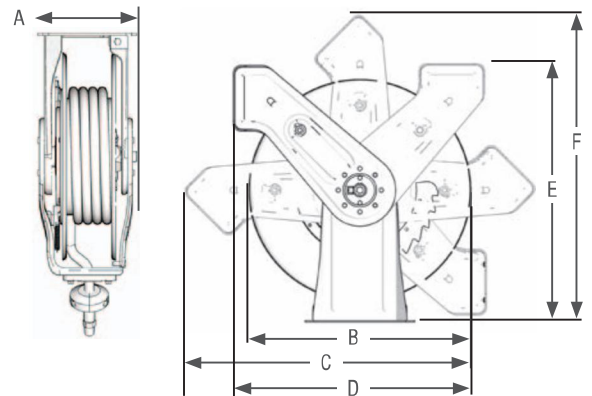

* Contact your local distributor for more information

Dimensions

XD SERIES SIZE 10	
A	196 mm (7,5 in)
B	412 mm (16,2 in)
C	533 mm (21,0 in)
D	457 mm (18,0 in)
E	470 mm (18,5 in)
F	571 mm (22,5 in)

Size 20

XD SERIES SIZE 20	
A	196 mm (7,5 in)
B	460 mm (18,1 in)
C	594 mm (23,4 in)
D	508 mm (20,0 in)
E	533 mm (21,0 in)
F	640 mm (25,2 in)

Size 30

XD SERIES SIZE 30	
A	229 mm (9,0 in)
B	546,00 mm (21,50 in)
C	659,45 mm (25,96 in)
D	561,73 mm (22,12 in)
E	588,00 mm (23,10 in)
F	700,82 mm (27,60 in)