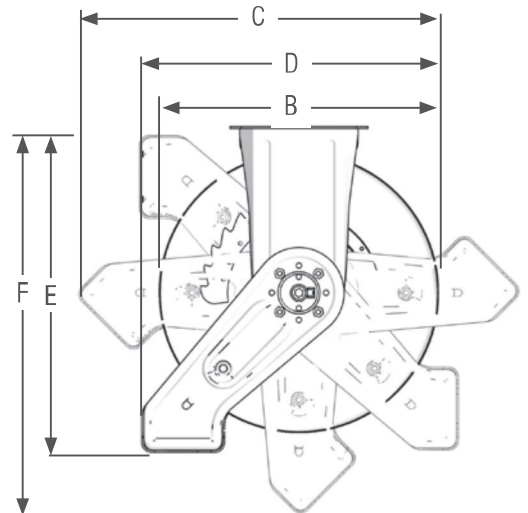

Everyday Workhorse Metal Spool for Extra Durability

Hose Reels

Single pedestal with metal spool. Inlet Hose Kit sold separately.

SD Steel Spool

Features

- Designed for daily use applications such as dealerships, fleet service and maintenance facilities
- Structurally engineered frame made from high strength steel won't bend or flex
- Long-lasting spring provides constant spring torque through the entire range of motion
- Flexible positioning of guide arm for mounting on bench or ceiling, wall or utility truck
- Steel spool for demanding applications
- Open swivel ports ensure high fluid flow with minimal pressure loss
- Enclosure kits available-ideal when appearance and protection is important
- Available in six colours, Metallic blue is standard.

Dimensions

SD SERIES SIZE 10	
A	177 mm (7.0 in)
B	412 mm (16.2 in)
C	533 mm (21.0 in)
D	435 mm (17.1 in)
E	495 mm (19.5 in)
F	571 mm (22.5 in)

SD SERIES SIZE 20	
A	177 mm (7.0 in)
B	460 mm (18.1 in)
C	594 mm (23.4 in)
D	488 mm (19.2 in)
E	554 mm (21.8 in)
F	640 mm (25.2 in)